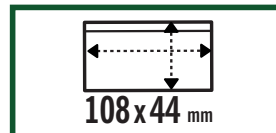

Pure Hemp

ROLLING PAPER

PURE HEMP UNBLEACHED KING SIZE

KING SIZE

 EAN BOOKLET

 EAN DISPLAY

 EAN BOX